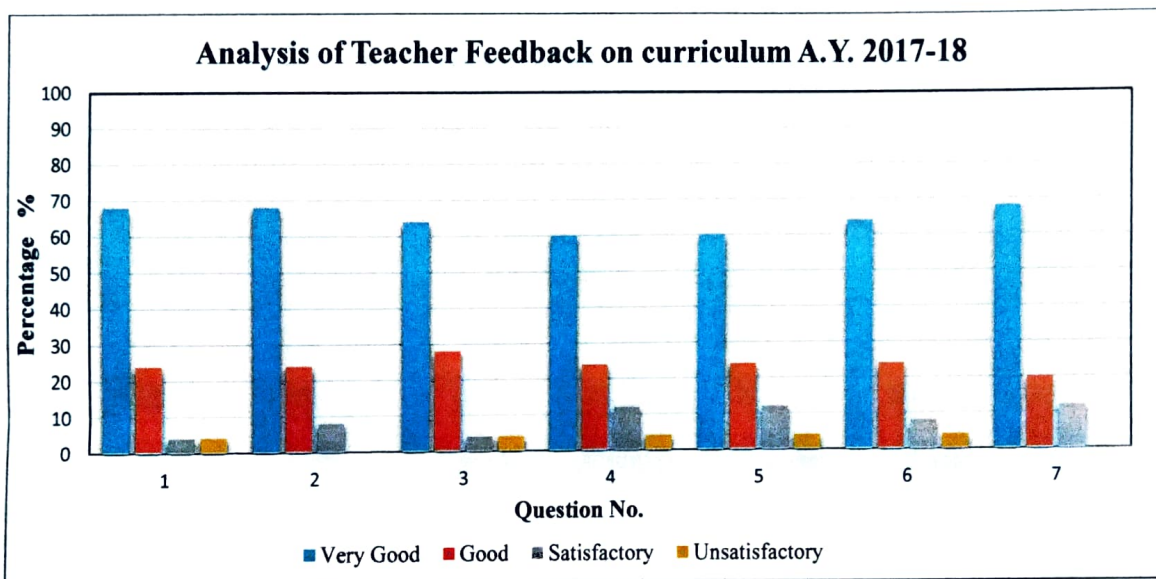

Analysis of Teacher Feedback on curriculum A.Y.2017-18							
Sr. No.	Parameters		Very Good	Good	Satisfactory	Unsatisfactory	Total
1	The syllabus reflects current content?	No. of Teacher	17	6	1	1	25
		Percentage	68.00	24.00	4.00	4.00	100
2	Depth of syllabus	No. of Teacher	17	6	2	0	25
		Percentage	68.00	24.00	8.00	0.00	100
3	Current syllabus/Course content creating interest in the subject	No. of Teacher	16	7	1	1	25
		Percentage	64.00	28.00	4.00	4.00	100
4	Does course content fulfil the need of students	No. of Teacher	15	6	3	1	25
		Percentage	60.00	24.00	12.00	4.00	100
5	Reflection of syllabus as balance between theory & practical	No. of Teacher	15	6	3	1	25
		Percentage	60.00	24.00	12.00	4.00	100
6	Efficiency of syllabus to bridge gap between industry standards/ Current global sceneries & academics.	No. of Teacher	16	6	2	1	25
		Percentage	64.00	24.00	8.00	4.00	100
7	Timely possible coverage of	No. of Teacher	17	5	3	0	25

syllabus in the mentioned number of hours.	Percentage	68.00	20.00	12.00	0.00	100
<b>Overall Rating</b>		64.57	24.00	8.57	2.86	

**Overall Rating:**

Very Good: 64.27 %

Good: 24.00%

Satisfactory: 8.57%

Unsatisfactory:2.86%