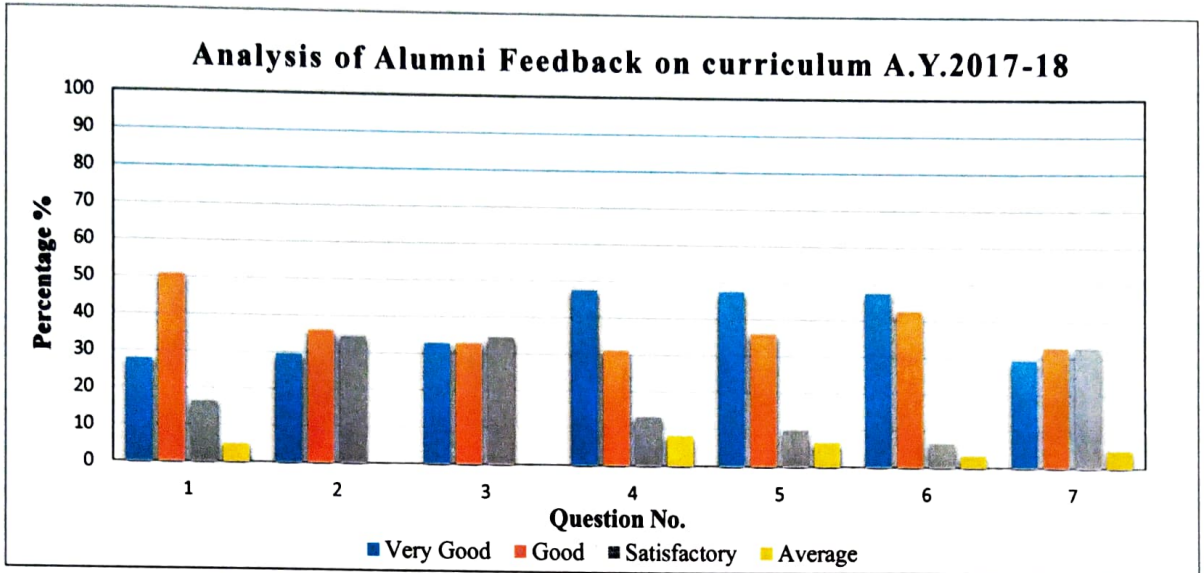

On an average 37.47% alumni said very Good, 37.47% said Good, 21.08% in opinion of Satisfactory and 3.98% said Average with the current syllabus of the various programs designed by the Savitribai Phule Pune University, Pune.